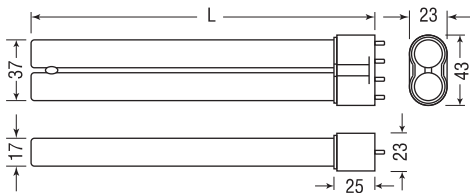

The higher-wattage Single-Ended Compact Fluorescent Lamp

- Much higher efficacious than conventional fluorescent tubes
 - Suitable for use with conventional control gear and starters, or High-Frequency electronic control gear
 - Excellent colour rendering
 - Long Life – average life up to 8,000 hours*
 - Compact and Slim compared with conventional fluorescent tubes, U-shaped and circular lamps
 - Lumen Maintenance – min. 80% at 2000 hours
- * tested according to IEC969

Applications: New short-run luminaires, such as rectangular, square or round ceiling and wall luminaires for offices, foyers, commercial sites, etc

Model	Lamp Wattage W	Luminous Flux L m	Rendering Index R a	Base	Length L max m m	Average Life h	Standard Pack p c s
SHL 18W	18	1100	80	2G11	217	8000	1/50
SHL 24W	24	1650	80	2G11	317	8000	1/50
SHL 36W	36	2600	80	2G11	411	8000	1/50
SHL 40W	40	3150	80	2G11	533	8000	1/50
SHL 55W	55	3980	80	2G11	533	8000	1/50

- Colour Temperature - Warmwhite, Coolwhite and Daylight are available
- The conventional control gear or HF electronic control gear used with SHL should be well designed and made according to applicable IEC standards